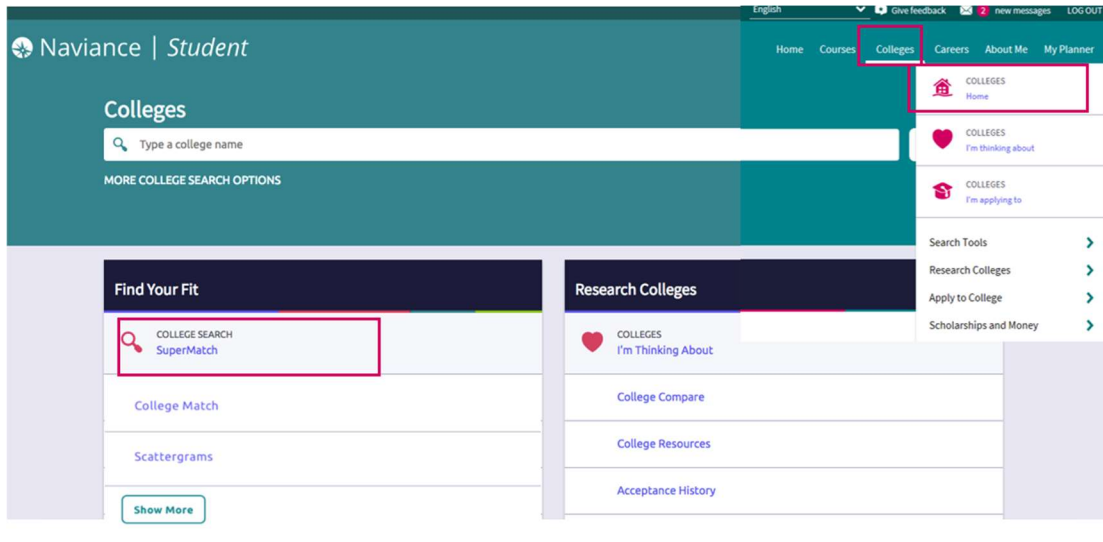

SuperMatch Student Reference Guide

Overview

Equipping Students with More Tools to Find Best-Fit Colleges

The SuperMatch college search tool within Naviance makes it even easier for students to explore their options and discover colleges that are a match with their academic profile and a fit with what they're looking for in a college experience.

Using SuperMatch

SuperMatch can be found by navigating to **Colleges Home > Find Your Fit**.

Quick Tips

When you first log in to SuperMatch, you will be guided through a series of quick tips to help you navigate the search tool and understand the key features. Also, clicking on the **About SuperMatch** link in the top right corner of the page will relaunch the quick tips should you get stuck and need assistance.

Selecting Fit Criteria

1. Use the **Choose Fit Criteria** navigation menu at the top to select criteria based on what you are looking for in your college experience. You do not need to select something under every category; only select the criteria which are most important to you.