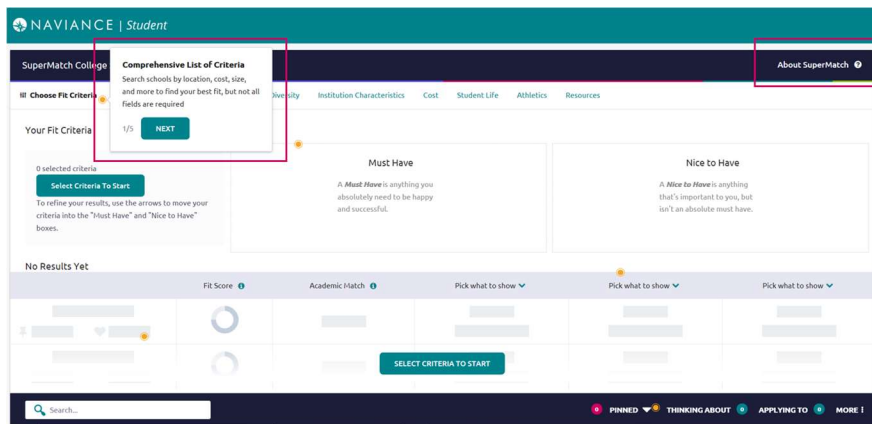

SuperMatch Student Reference Guide

Overview

Equipping Students with More Tools to Find Best-Fit Colleges

The SuperMatch college search tool within Naviance makes it even easier for students to explore their options and discover colleges that are a match with their academic profile and a fit with what they're looking for in a college experience.

Using SuperMatch

SuperMatch can be found by navigating to **Colleges Home > Find Your Fit**.

Quick Tips

When you first log in to SuperMatch, you will be guided through a series of quick tips to help you navigate the search tool and understand the key features. Also, clicking on the **About SuperMatch** link in the top right corner of the page will relaunch the quick tips should you get stuck and need assistance.

Selecting Fit Criteria

1. Use the **Choose Fit Criteria** navigation menu at the top to select criteria based on what you are looking for in your college experience. You do not need to select something under every category; only select the criteria which are most important to you.

2. Click on the **Tool Tips** icon  throughout the search tool to read definitions for common concepts and terminology.

3. As fit criteria are selected, they populate in the **Must Have box**. You can also move criteria between the **Must Have** and **Nice to Have** boxes depending on level of importance to you. Moving your criteria between these two categories of importance will refine your college search results below.