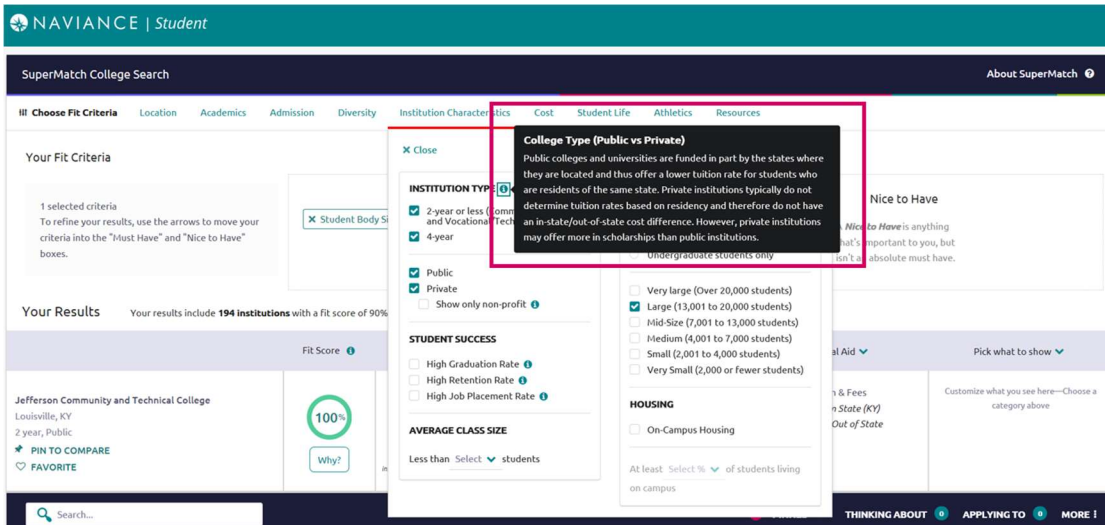

SuperMatch Student Reference Guide

Overview

Equipping Students with More Tools to Find Best-Fit Colleges

The SuperMatch college search tool within Naviance makes it even easier for students to explore their options and discover colleges that are a match with their academic profile and a fit with what they're looking for in a college experience.

Using SuperMatch

SuperMatch can be found by navigating to **Colleges Home > Find Your Fit**.

Quick Tips

When you first log in to SuperMatch, you will be guided through a series of quick tips to help you navigate the search tool and understand the key features. Also, clicking on the **About SuperMatch** link in the top right corner of the page will relaunch the quick tips should you get stuck and need assistance.

Selecting Fit Criteria

1. Use the **Choose Fit Criteria** navigation menu at the top to select criteria based on what you are looking for in your college experience. You do not need to select something under every category; only select the criteria which are most important to you.

2. Click on the **Tool Tips** icon  throughout the search tool to read definitions for common concepts and terminology.

3. As fit criteria are selected, they populate in the **Must Have box**. You can also move criteria between the **Must Have** and **Nice to Have** boxes depending on level of importance to you. Moving your criteria between these two categories of importance will refine your college search results below.