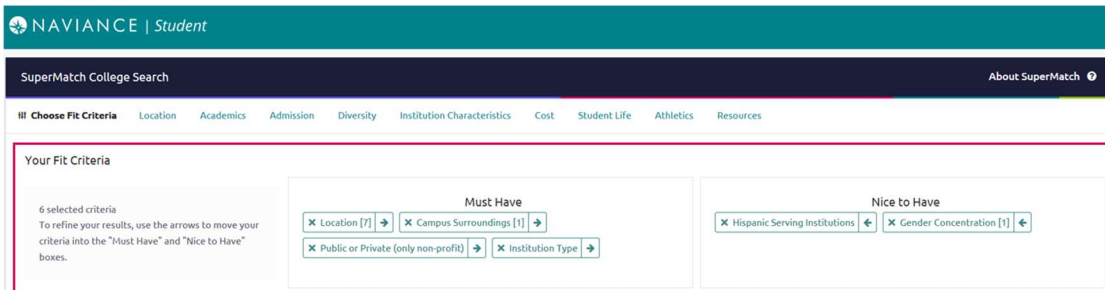

Using SuperMatch

SuperMatch can be found by navigating to **Colleges Home > Find Your Fit**.

Quick Tips

When you first log in to SuperMatch, you will be guided through a series of quick tips to help you navigate the search tool and understand the key features. Also, clicking on the **About SuperMatch** link in the top right corner of the page will relaunch the quick tips should you get stuck and need assistance.

Selecting Fit Criteria

1. Use the **Choose Fit Criteria** navigation menu at the top to select criteria based on what you are looking for in your college experience. You do not need to select something under every category; only select the criteria which are most important to you.

2. Click on the **Tool Tips** icon  throughout the search tool to read definitions for common concepts and terminology.

3. As fit criteria are selected, they populate in the **Must Have box**. You can also move criteria between the **Must Have** and **Nice to Have** boxes depending on level of importance to you. Moving your criteria between these two categories of importance will refine your college search results below.

Search Results

Institutions with the highest **Fit Score** will always appear at the top of your list. To see your **Fit Score Breakdown** based on the criteria you selected, click on the green **Why?** box located under the **Fit Score** percentage.