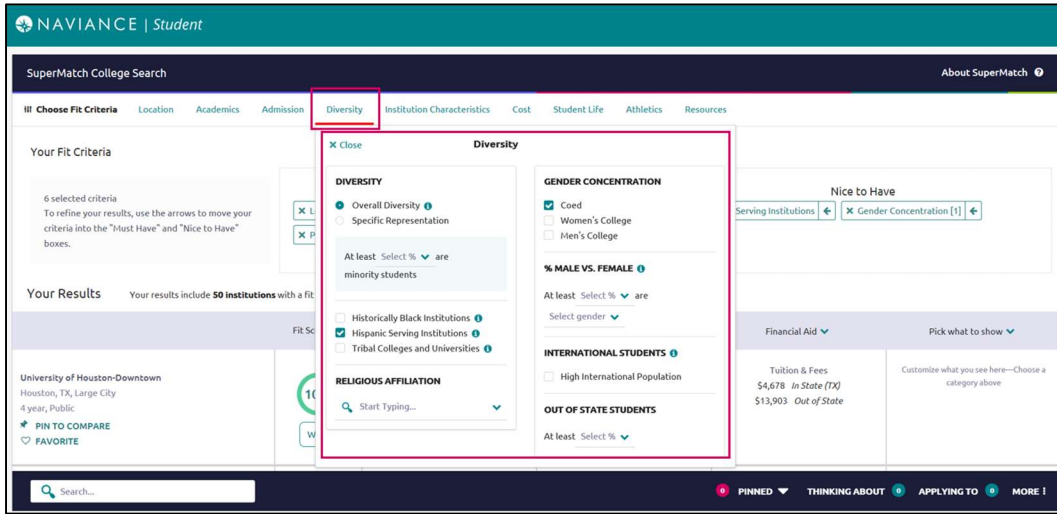

SuperMatch Student Reference Guide

Overview

Equipping Students with More Tools to Find Best-Fit Colleges

The SuperMatch college search tool within Naviance makes it even easier for students to explore their options and discover colleges that are a match with their academic profile and a fit with what they're looking for in a college experience.

Using SuperMatch

SuperMatch can be found by navigating to **Colleges Home > Find Your Fit**.

Quick Tips

When you first log in to SuperMatch, you will be guided through a series of quick tips to help you navigate the search tool and understand the key features. Also, clicking on the **About SuperMatch** link in the top right corner of the page will relaunch the quick tips should you get stuck and need assistance.

Selecting Fit Criteria

1. Use the **Choose Fit Criteria** navigation menu at the top to select criteria based on what you are looking for in your college experience. You do not need to select something under every category; only select the criteria which are most important to you.

2. Click on the **Tool Tips** icon  throughout the search tool to read definitions for common concepts and terminology.

3. As fit criteria are selected, they populate in the **Must Have box**. You can also move criteria between the **Must Have** and **Nice to Have** boxes depending on level of importance to you. Moving your criteria between these two categories of importance will refine your college search results below.